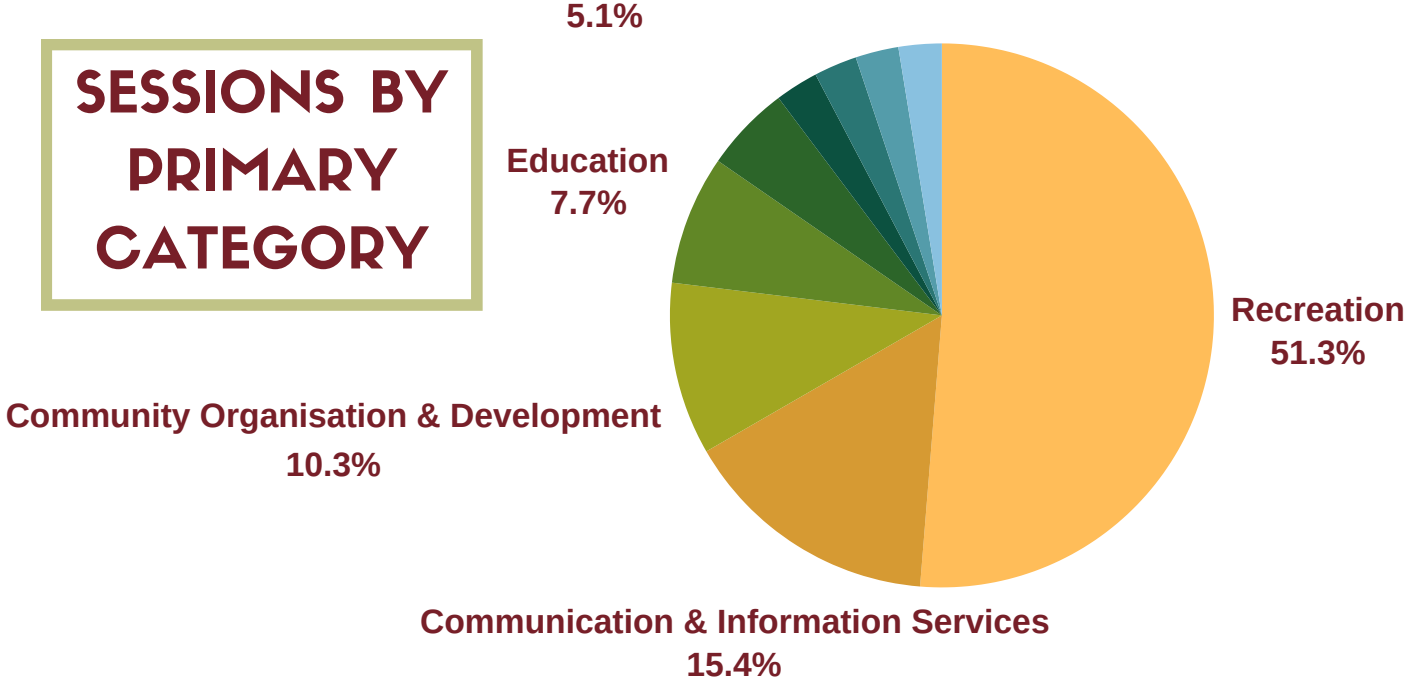

WUDINNA DISTRICT COUNCIL

WHAT ARE OUR COMMUNITY NEEDS?

506 SESSIONS

1 JULY 2021 - 30 JUNE 2022

TOP 25 LANDING PAGES:

Rural Organisation & Development

Male 44%

Female 56%

WHO ARE OUR USERS?