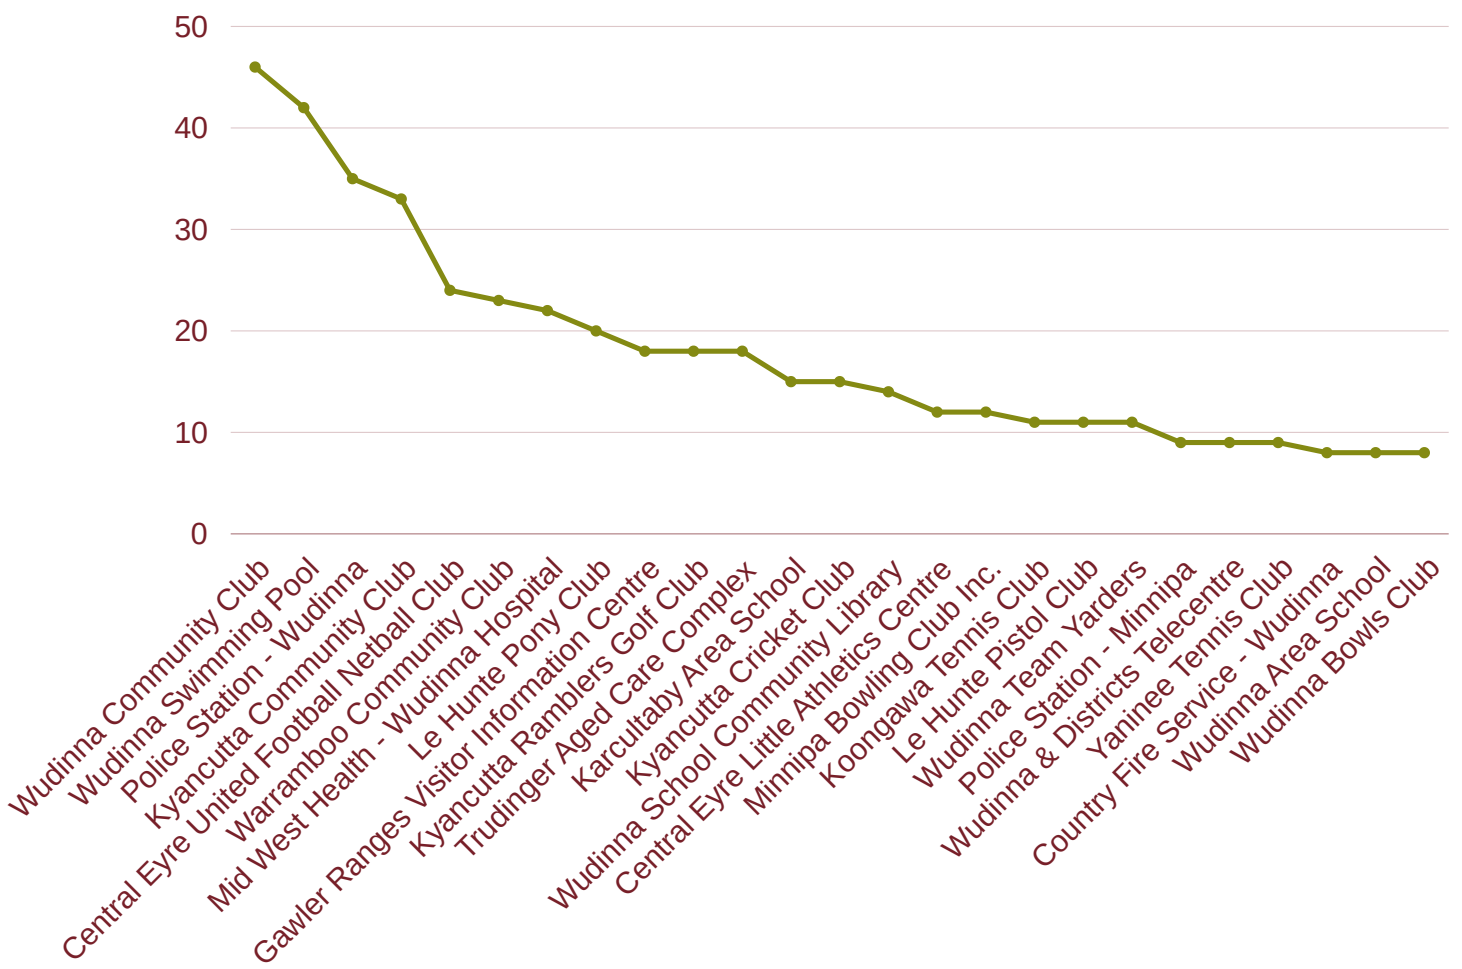

WUDINNA DISTRICT COUNCIL

WHAT ARE OUR COMMUNITY NEEDS?

506 SESSIONS

1 JULY 2021 - 30 JUNE 2022

TOP 25 LANDING PAGES:

Rural Organisation & Development

Male 44%

Female 56%